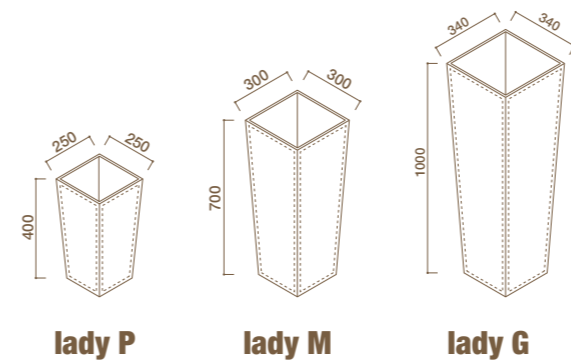

vasi

Arts

soft XL

alexa XL

alexa XXL

order

bab

baby